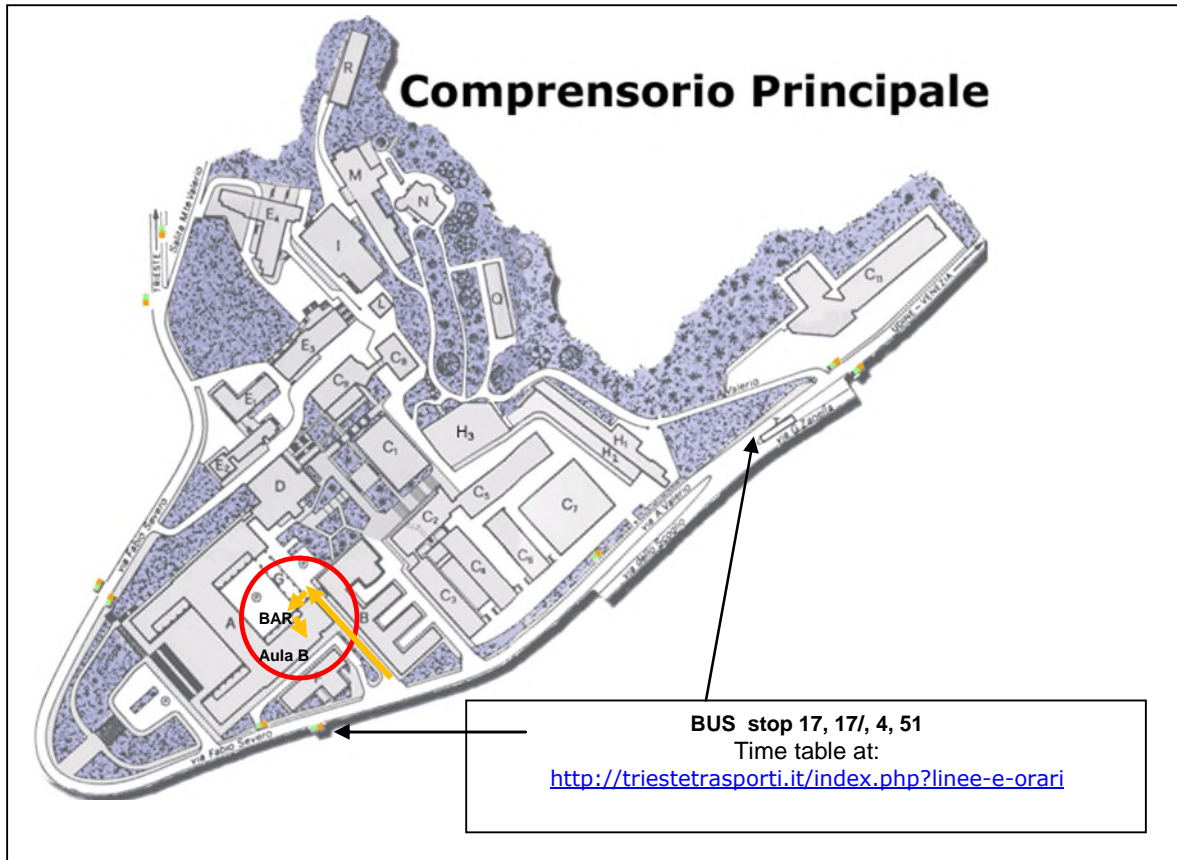

HOW TO REACH THE BUILDING A – Lecture Hall B

UNIVERSITY OF TRIESTE, VIA VALERIO,

ENTRANCE BY PARKING N.1 (ORANGE) or N. 7 (RED),
THEN ENTER INTO THE CAMPUS AND WALK TO THE A BUILDING

THE LECTURE HALL B IS AT THE GROUND FLOOR OF THE A BUILDING